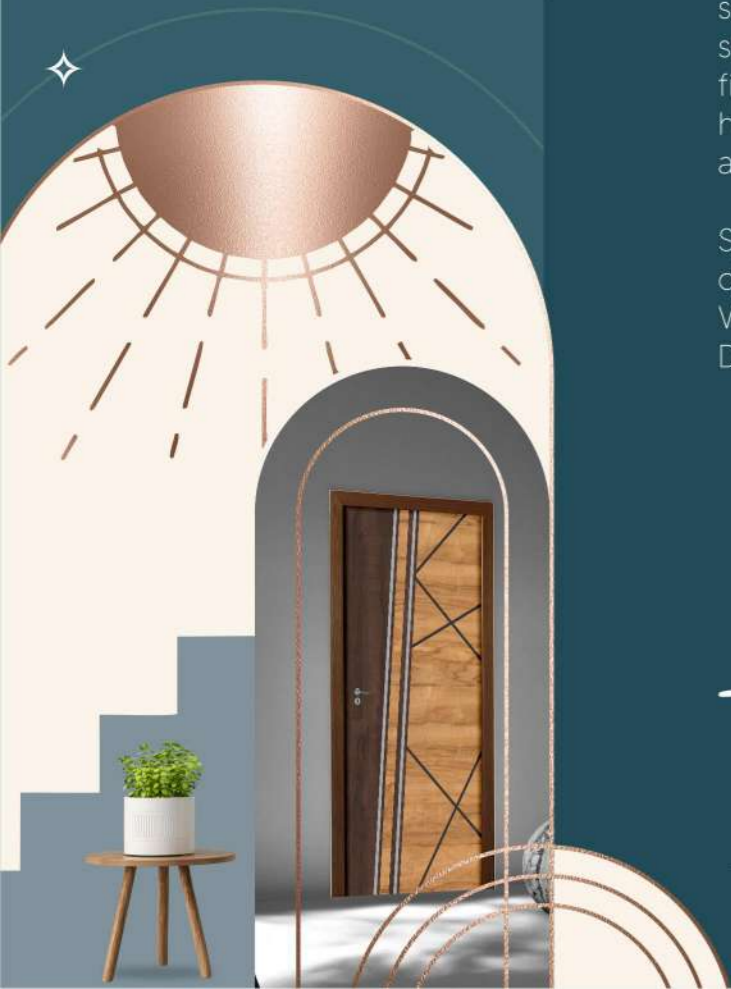

Introduction

La-Mica Door Skins is one of the leading brands in Door Skins and Wardrobe. It Brings to you latest range of attractive Door Skins which will bring a new dimension to your house entrance. A Well reputed name in manufacturing and retailing of doorskins and wardrobes, La-Mica brings to you most excellent and innovative range of designs and stylish finishes which will meet all different aesthetic requirements.

At La Mica, the usage of high grade raw material ensures unmatched quality and durability both in door skins as well as wardrobes. With state of the art technology and finest acumen our product range has unmatched features like accuracy, durability and longevity.

So next time when you think of designing of your door or Wardrobe, look out for La Mica Doorskins...

Imperial
ARTISTRY